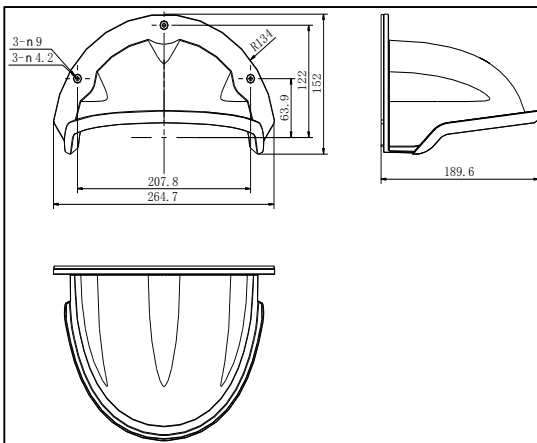

DS-1250ZJ

Rain Shade for Outdoor Dome Camera

Features:

- Composite fibre material with good tenacity and high reliability;
- Water chute design for preventing rainwater from flowing to camera housing;
- Prevent direct sunlight and improve image quality;
- Rain protection and six-level windproof;
- Weaken the possibility of freezing;

Dimension:

Order Model:

DS-1250ZJ

Parameter:

Model	DS-1250ZJ
Parameters	Rain Shade for Outdoor Dome Camera
Appearance	Hikvision White
Material	Composite Fibre
Dimension	264.7*152*189.6 mm
Weight	199g

Notice:

- The rain shade should be installed on flat wall
- The wall must be capable of supporting over 3 times as much as the total weight of the camera and accessory.

Note: The actual dome camera may vary from the picture above.